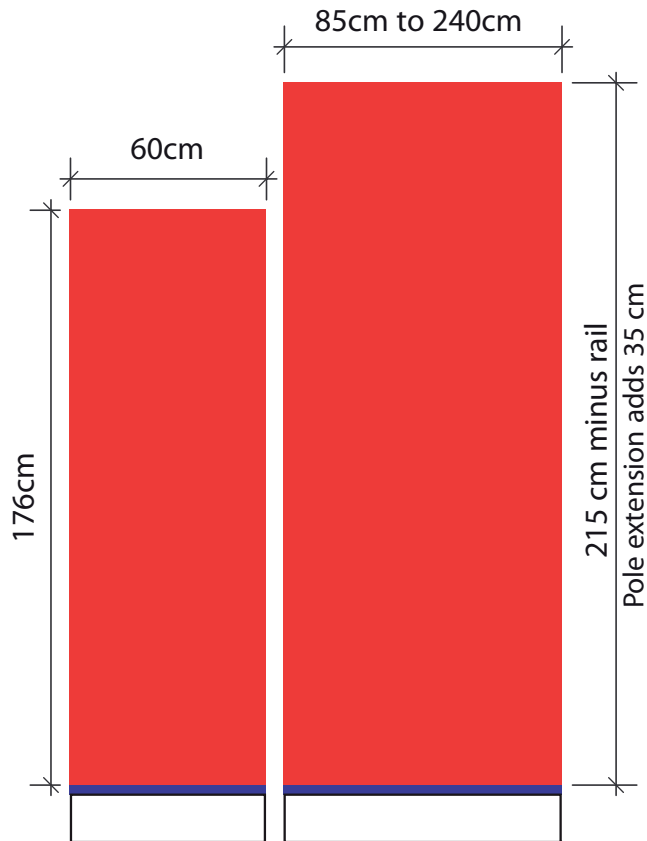

EasyRoll Banner®

VERY Portable Graphic Display & Exhibition Stand Systems and Banner & Literature Stands
promoting Brands & Corporations worldwide

GG Graphic Guide

Easy Rail™
Whichever style you prefer

Snap-on (Standard) 17mm Stick-on 0mm Screw-on 12mm

Adhesive (Standard) Zip Velcro®

Easy Grip™
Whichever style you prefer

Standard rail and mounting are included in published prices, with others supplied separately at extra cost.

EasyRoll Banner® Single or Twin

Width : 60,85,100,
120, 150 or 240 cm
(or custom)

System Components

Stand
Pole (1,2 or 3)
Rail (1 or 2)
Carry Bag (up to 150cm)

Graphic Dimensions

Banner cut size
229 cm High x Width
254 cm High x 240cm
Visible Size
215 cm x Width
Minus rail option

Design your banner at a maximum visible print size of 215 cm high less your choice of rail as above, on a total banner height of 229 cm. 30mm print bleed at the bottom will cover any brief exposure when the banner is extended into its display position. Pole extension option increases banner height from 215 cm to 250 cm.